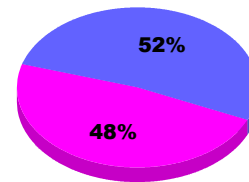

YTD Status Quo Clubs 2012-2013

Status Quo Clubs Compared to Status Quo Members

Legend: Status Quo Clubs (Cyan), Total Status Quo Members (Green)

MEMBERSHIP

**Membership Results
2012-2013**

**Membership
2011-2012**

Month	Net Memb Goal	Actual New Memb	Actual Dropped Memb	Gain/Loss of Memb	Gain/Loss of Memb
Jul/Aug/Sep		18	-1	17	-26
Totals		18	-1	17	-26

Membership Results 2012-2013

Goal, New, Dropped, Gain/Loss

Legend: Goal (Cyan), Actual (Green), Dropped (Yellow), Gain Loss (Magenta)

Comparison of Membership Gain/Loss

Current Year Compared to the Previous Year

Legend: Current Year (Cyan), Previous Year (Green)

Gender Comparison 2012-2013

Jul/Aug/Sep

Legend: Male (Blue), Female (Magenta)