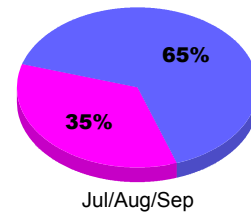

YTD Status Quo Clubs 2012-2013

Status Quo Clubs Compared to Status Quo Members

Legend: Status Quo Clubs (Cyan), Total Status Quo Members (Green)

MEMBERSHIP

**Membership Results
2012-2013**

**Membership
2011-2012**

Month	Net Memb Goal	Actual New Memb	Actual Dropped Memb	Gain/Loss of Memb	Gain/Loss of Memb
Jul/Aug/Sep		13	-12	1	8
Totals		13	-12	1	8

Membership Results 2012-2013

Goal, New, Dropped, Gain/Loss

Legend: Goal (Cyan), Actual (Green), Dropped (Yellow), Gain Loss (Magenta)

Comparison of Membership Gain/Loss

Current Year Compared to the Previous Year

Legend: Current Year (Cyan), Previous Year (Green)

Gender Comparison 2012-2013

Jul/Aug/Sep

Legend: Male (Blue), Female (Magenta)