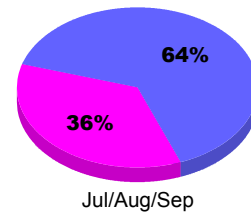

YTD Status Quo Clubs 2012-2013

Status Quo Clubs Compared to Status Quo Members

Legend: Status Quo Clubs (Cyan), Total Status Quo Members (Green)

MEMBERSHIP

Membership Results
2012-2013

Membership
2011-2012

Month	Net Memb Goal	Actual New Memb	Actual Dropped Memb	Gain/Loss of Memb	Gain/Loss of Memb
Jul/Aug/Sep		29	-41	-12	5
Totals		29	-41	-12	5

Membership Results 2012-2013

Goal, New, Dropped, Gain/Loss

Legend: Goal (Cyan), Actual (Green), Dropped (Yellow), Gain Loss (Magenta)

Comparison of Membership Gain/Loss

Current Year Compared to the Previous Year

Legend: Current Year (Cyan), Previous Year (Green)

Gender Comparison 2012-2013

Jul/Aug/Sep

Legend: Male (Blue), Female (Magenta)